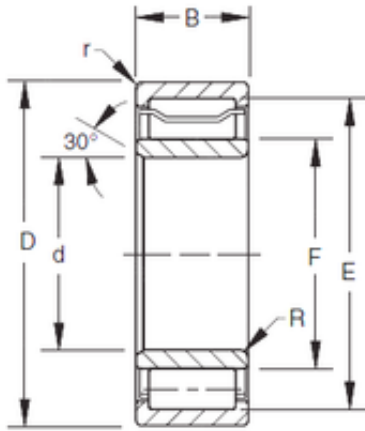

Width B TIMKEN A-5220-WS A5200 Metric Cylindrical Roller Radial Bearing

Bearing No. A-5220-WS

A-5220-WS Bearing 2D drawings and 3D CAD models

Bore Diameter	100 mm
Outer Diameter	167 mm
d	100 mm
F	118 mm
D	180 mm
E	167 mm
B	60,325 mm
C	60,325 mm
R	4 mm
r	2 mm