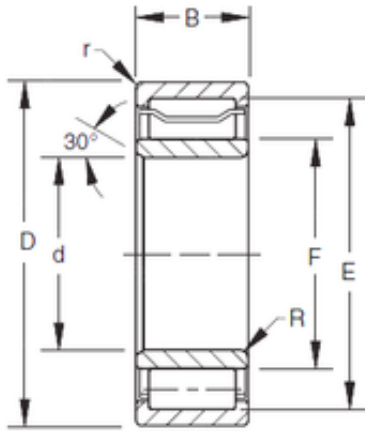

## DUR/DOR F/E TIMKEN A-5244-WM A5200 Metric Cylindrical Roller Radial Bearing

Bearing No. A-5244-WM

A-5244-WM Bearing 2D drawings and 3D CAD models

|                |           |
|----------------|-----------|
| Bore Diameter  | 220 mm    |
| Outer Diameter | 367 mm    |
| d              | 220 mm    |
| F              | 260 mm    |
| D              | 400 mm    |
| E              | 367 mm    |
| B              | 133,35 mm |
| C              | 133,35 mm |
| R              | 9,5 mm    |
| r              | 3 mm      |