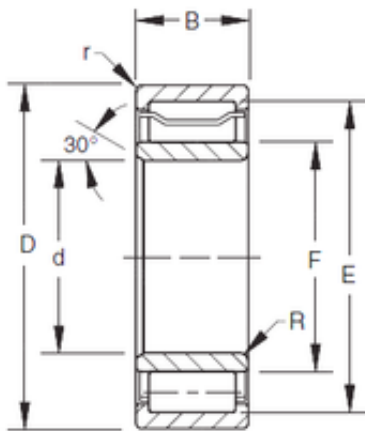

## Dimension S<sup>2</sup> TIMKEN A-5228-WS A5200 Metric Cylindrical Roller Radial Bearing

Bearing No. A-5228-WS

Bore Diameter	140 mm
Outer Diameter	232 mm
d	140 mm
F	165 mm
D	250 mm
E	232 mm
B	82,55 mm
C	82,55 mm
R	4,8 mm
r	2,5 mm

A-5228-WS Bearing 2D drawings and 3D CAD models